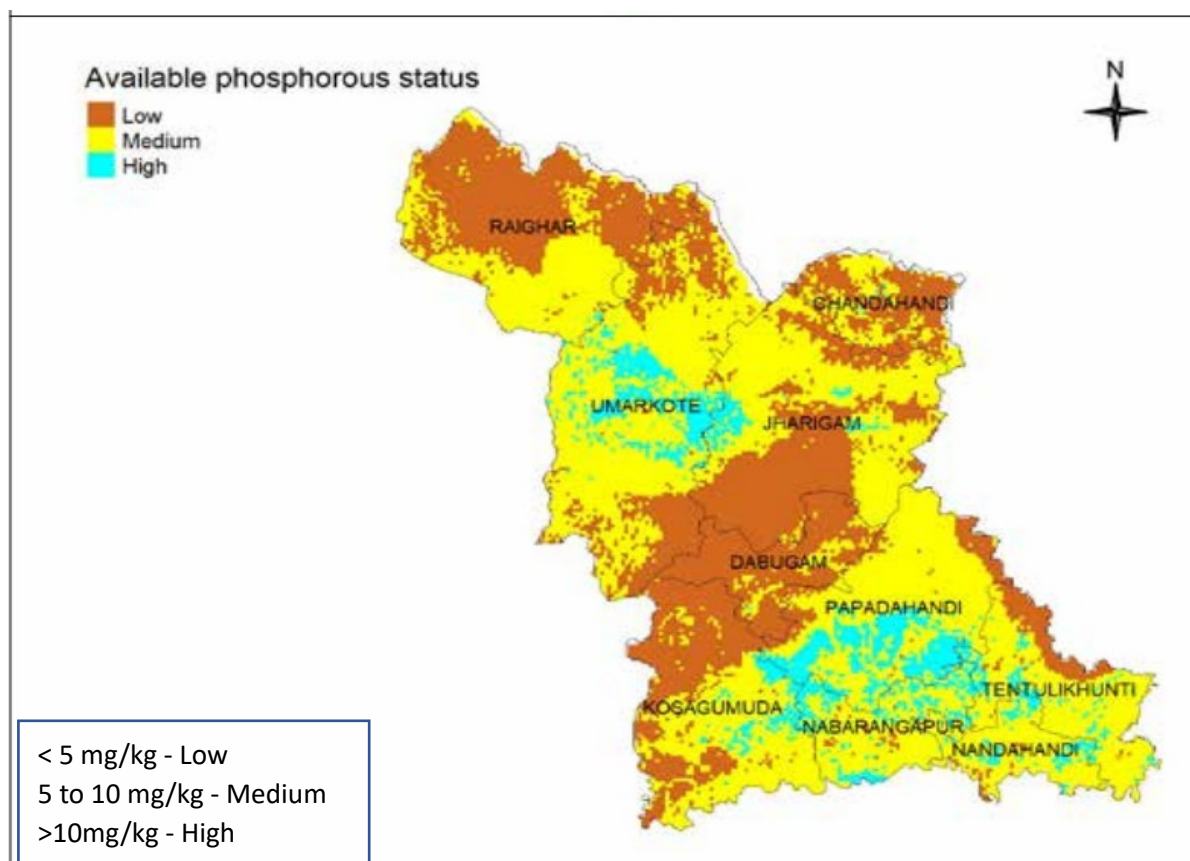

Soil Digital Maps of Nabarangpur District

1. Soil pH

2. Organic Carbon

3. Organic Carbon Status

4. Available Phosphorous

5. Available Phosphorous

6. Available Sulfur

7. Available Boron

8. Available Zinc