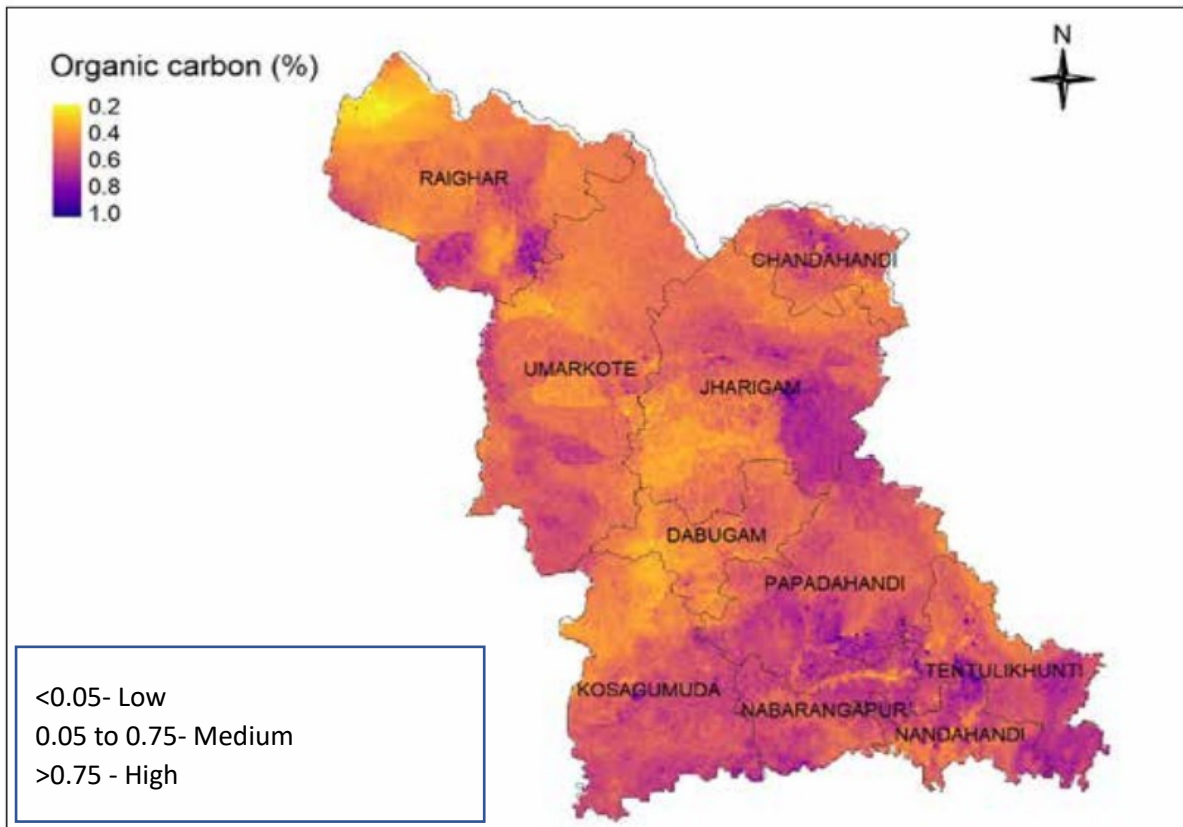

Soil Digital Maps of Nabarangpur District

1. Soil pH

2. Organic Carbon

3. Organic Carbon Status

4. Available Phosphorous

5. Available Phosphorous

6. Available Sulfur

7. Available Boron

8. Available Zinc