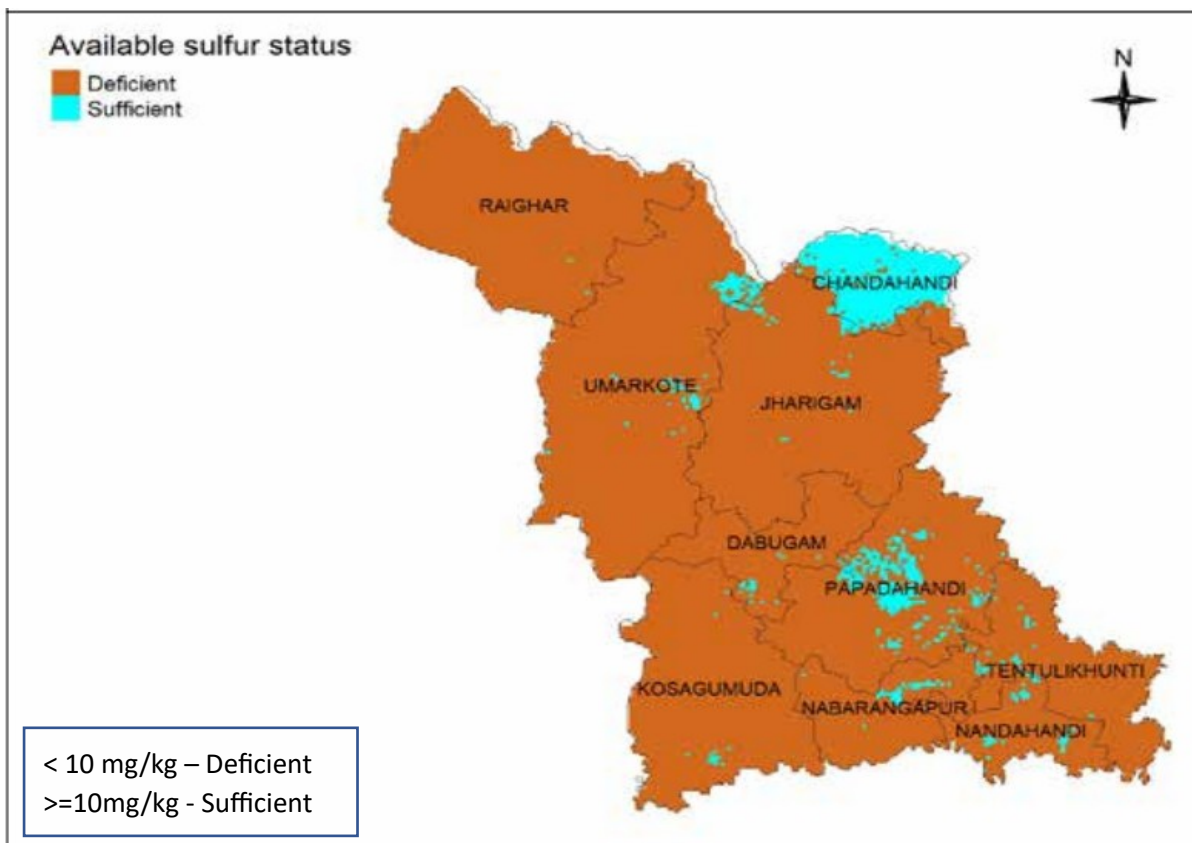

Soil Digital Maps of Nabarangpur District

1. Soil pH

2. Organic Carbon

3. Organic Carbon Status

4. Available Phosphorous

5. Available Phosphorous

6. Available Sulfur

7. Available Boron

8. Available Zinc