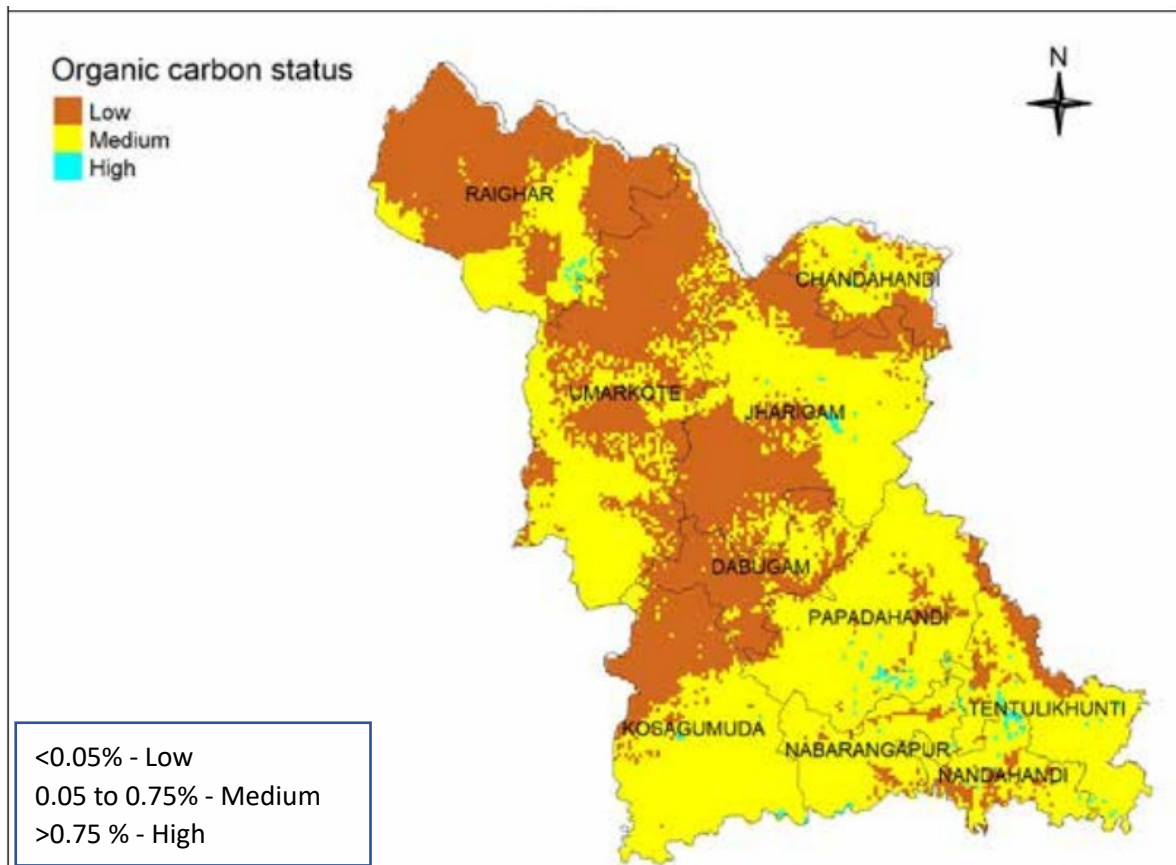

Soil Digital Maps of Nabarangpur District

1. Soil pH

2. Organic Carbon

3. Organic Carbon Status

4. Available Phosphorous

5. Available Phosphorous

6. Available Sulfur

7. Available Boron

8. Available Zinc