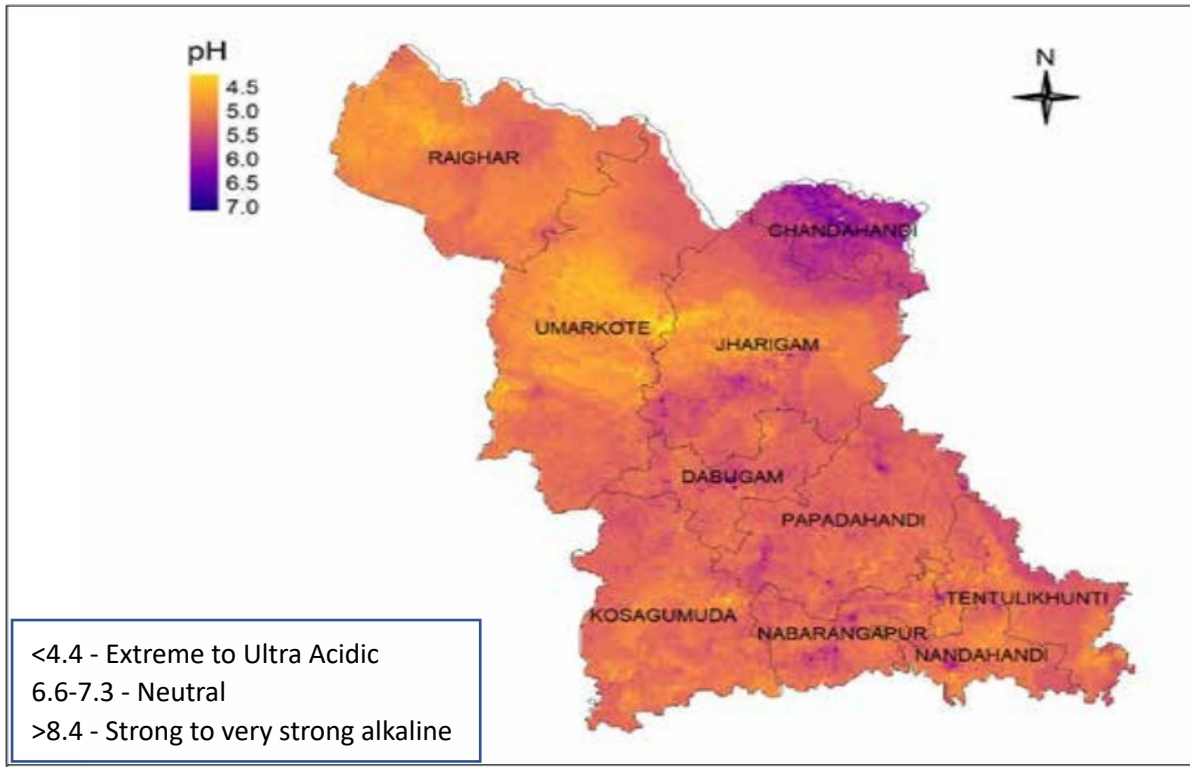

Soil Digital Maps of Nabarangpur District

1. Soil pH

2. Organic Carbon

3. Organic Carbon Status

4. Available Phosphorous

5. Available Phosphorous

6. Available Sulfur

7. Available Boron

8. Available Zinc