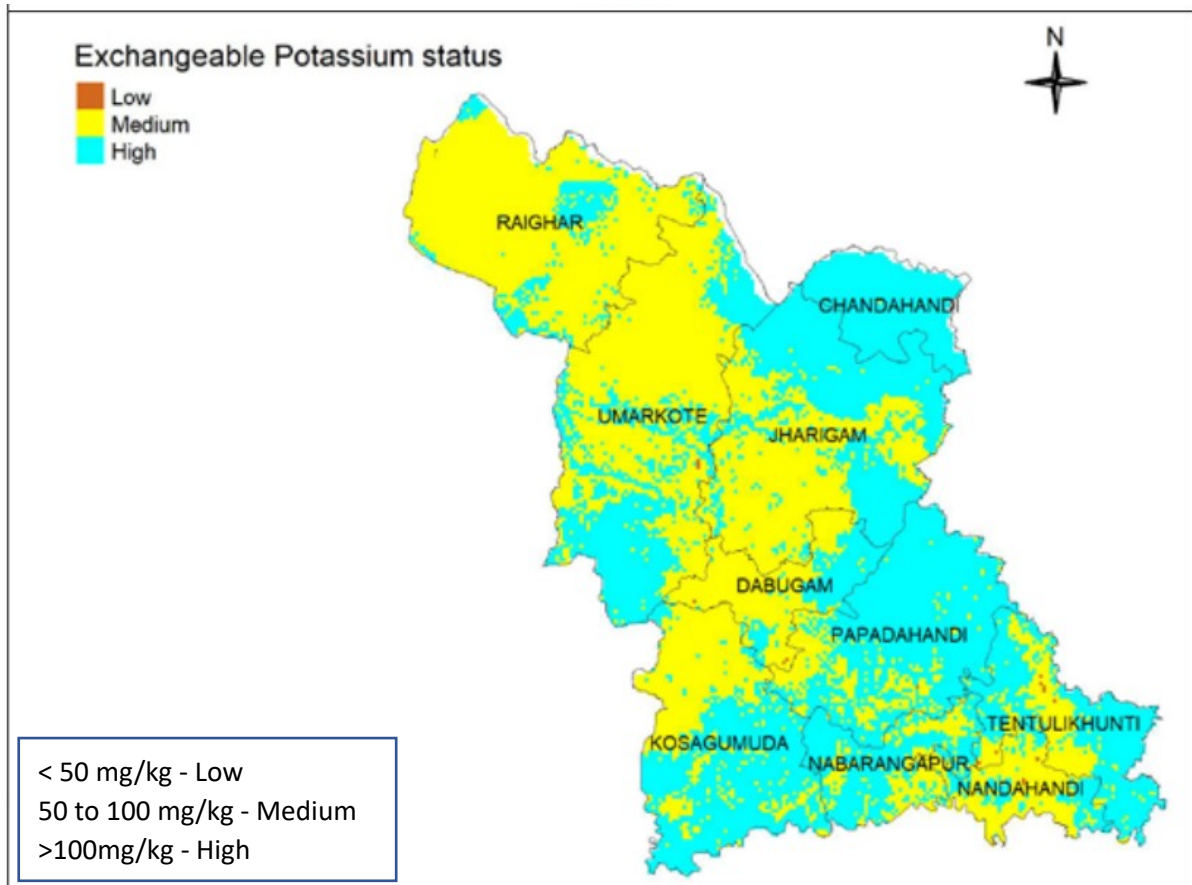

Soil Digital Maps of Nabarangpur District

1. Soil pH

2. Organic Carbon

3. Organic Carbon Status

4. Available Phosphorous

5. Available Phosphorous

6. Available Sulfur

7. Available Boron

8. Available Zinc