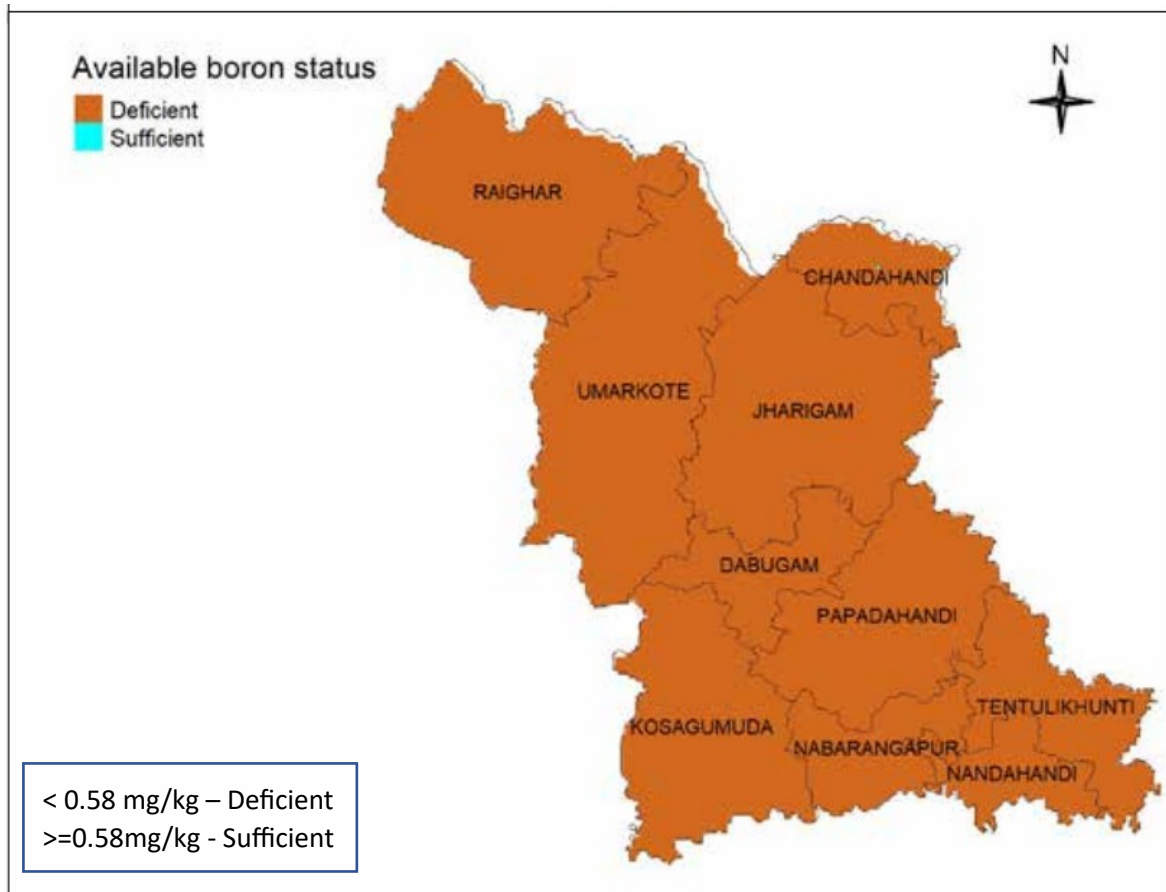

Soil Digital Maps of Nabarangpur District

1. Soil pH

2. Organic Carbon

3. Organic Carbon Status

4. Available Phosphorous

5. Available Phosphorous

6. Available Sulfur

7. Available Boron

8. Available Zinc